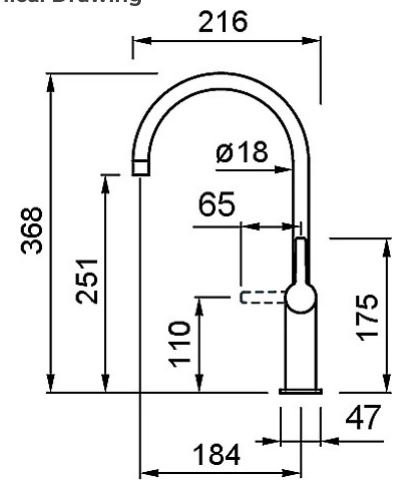

## BARON

0

**Description** Single-lever tap with swivel spout

**Model** BARON

**Base (mm)** 47

**Bowl Depth (ømm)** 35

**Bowl Depth** 360°

**Flexi-hose** Stainless Steel 3/8"

**Bowl Depth (ømm)** 25

0

**Packaging** Cardboard box

## Technical Drawing